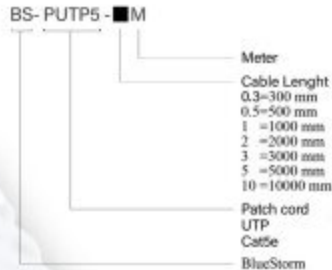

CAT5e

UTP PATCH CABLE

BlueStorm cat5e patch cables are the perfect solution for distributing data, voice and video. BlueStorm patch cables are constructed with high-quality 24 AWG wire to provide the necessary bandwidth to the mission.

Length (m)	Part number
0.3	BS-PUTP5-0.3M
0.5	BS-PUTP5-0.5M
1	BS-PUTP5-1M
2	BS-PUTP5-2M
3	BS-PUTP5-3M
5	BS-PUTP5-5M
10	BS-PUTP5-10M

- simplified structured cabling solution is preserving long-term network investment
- RJ45 8P 8C high-quality jack
- Booted ends to protect the connectors
- terminating 4pairs, 24AWG cable
- RoHS
- factory terminated is providing the quality required to support your requirement
- available in four colors to differentiate (Blue, Gray, Red and yellow)
- standard lengths available (30cm,50cm,1m,2m 3m,5m and 10m) and can customized as your required length.

Wire	Pin no.
white / orange	1
orange	2
white / green	3
green	6
white / blue	5
blue	4
white / brown	7
brown	8