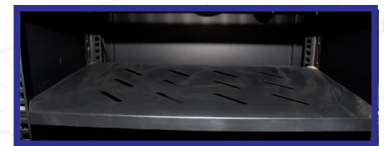

## Bluestorm 12 Unit Cabinet

**BS-WMC6-G-12U**  
**BS-WMC4-G-12U**

**PDU**

**Earthing cable**

**Shelf**

**Fan**

No.	Part Name	QTY	Unit	Materials	Treatment
1	Frame	2	Piece	1.2mm SPCC steel	Powder coated
2	Front Door	1	Piece	5mm tempered glass 1.2mm SPCC steel	/
3	Side Door	2	Piece	1.2mm SPCC steel	Powder coated
4	Bottom	1	Piece	1.2mm SPCC steel	Powder coated
5	Top	1	Piece	1.2mm SPCC steel	Powder coated
6	Mounting Profile	4	Piece	1.5mm SPCC steel	Powder coated
7	Side lock	2	Piece	/	/
8	Hinges	2	Piece	2.0mm steel	/
9	Wiring Panel	2	Piece	1.2mm SPCC steel	Powder coated
10	Cage nut	30	Piece	Stainless steel	/
11	Side lock hole	2	Piece	Optional lock	/
12	Quick open latch	4	Piece	Plastic	/
13	Fan	1	Piece	/	/
14	PDU	1	Piece	/	/
15	Shelf	1	Piece	1.2mm SPCC steel	Powder coated
16	Light	/	Piece	Led or neon	/
17	heat sensor	/	Piece	Digital	/
18	Earthing cable	1	Set	copper	/
19	Packing	2	Ctn	cartoon	Disassembled